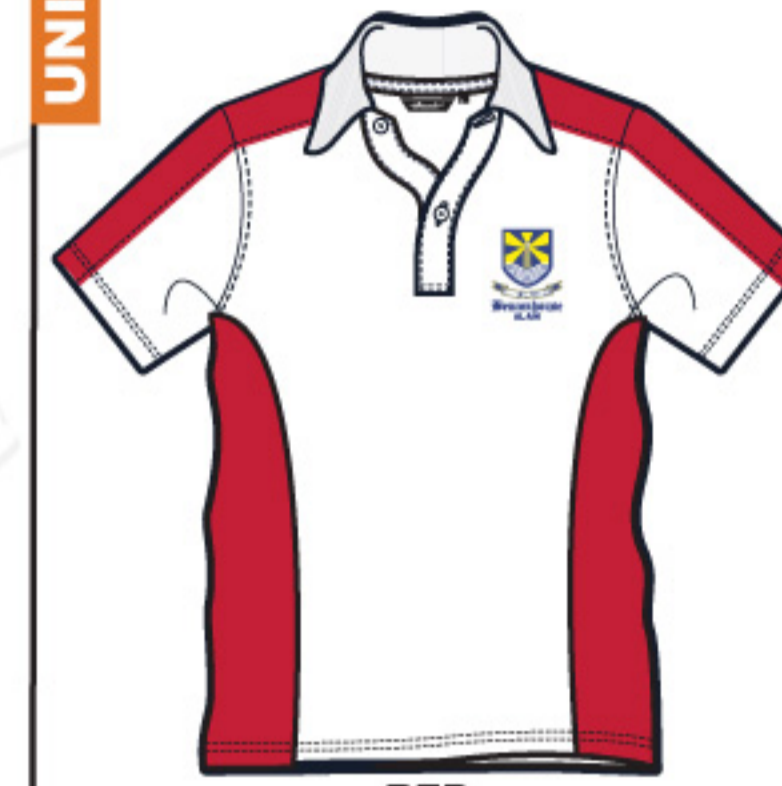

HOUSE TEAM POLO

RED